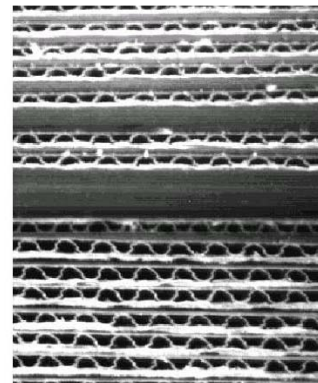

How it works

The state-of-the-art patented technology recognizes patterns in a split of a second. Sophisticated algorithms and a high resolution camera allows the technology to prevail even with warped edges, unevenly built stacks, or dim light conditions.

Note that OpSigal's accuracy is guaranteed.

world's most accurate sheet counter

How it works

As stacks approach, the OpSigal's hi-resolution video camera scans the entire stack, and counts each sheet individually, in about 1 second.

Photo taken.

Counted.

OpSigal

world's most accurate sheet counter

See the information displayed on the flat screen LCD:

DAILY RESET

Save Pictures

Browse