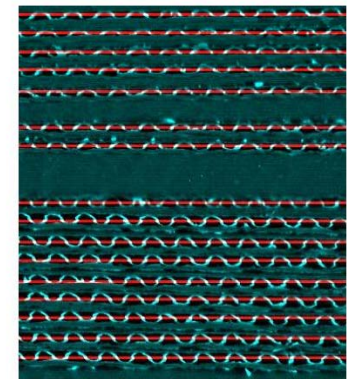

Note that OpSigal's accuracy is guaranteed.

world's most accurate sheet counter

How it works

As stacks approach, the OpSigal's hi-resolution video camera scans the entire stack, and counts each sheet individually, in about 1 second.

Photo taken.

Counted.

OpSigal

world's most accurate sheet counter

See the information displayed on the flat screen LCD:

DAILY RESET

Save Pictures

Browse